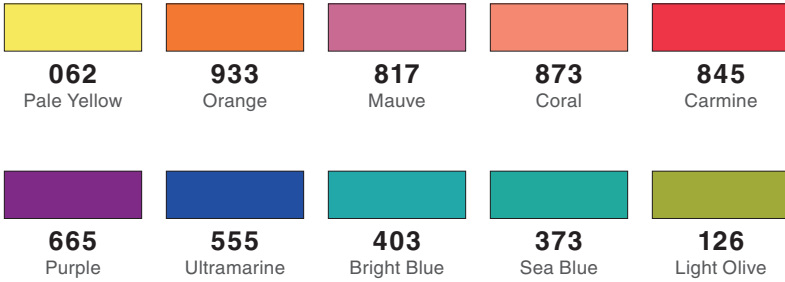

## RETRO, COLOR CHART

---

## RETRO, COLOR TRACKER