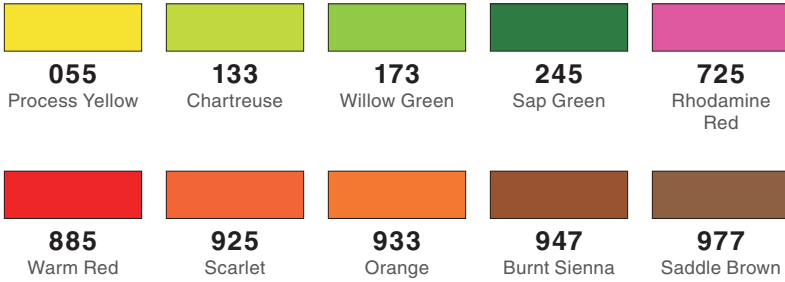

### CITRUS, COLOR CHART

---

### CITRUS, COLOR TRACKER