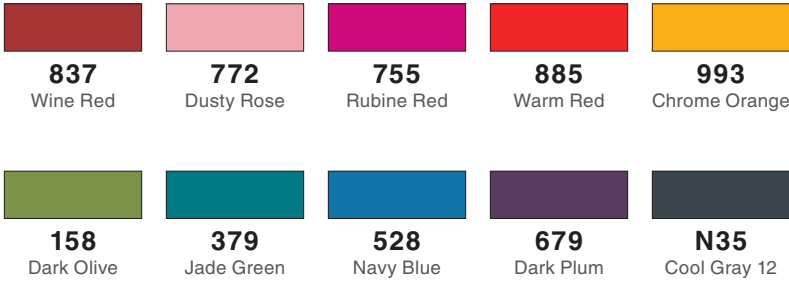

NINETIES, COLOR CHART

NINETIES, COLOR TRACKER