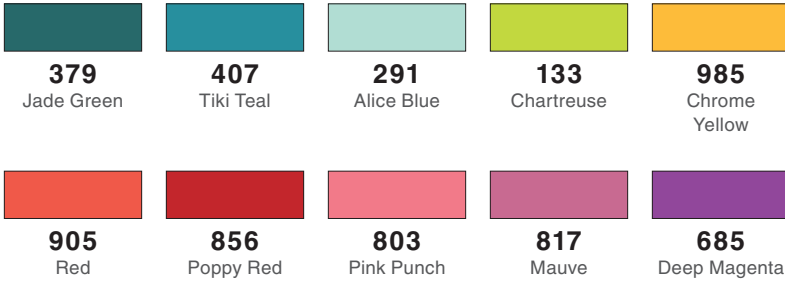

---

**TROPICAL, COLOR CHART**

---

**TROPICAL, COLOR TRACKER**