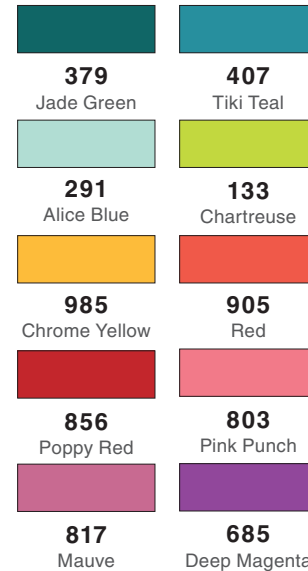

BRIGHT

GALAXY

LANDSCAPE

MUTED

PASTEL

PORTRAIT

PRIMARY

SECONDARY

TROPICAL

GRAYSCALE