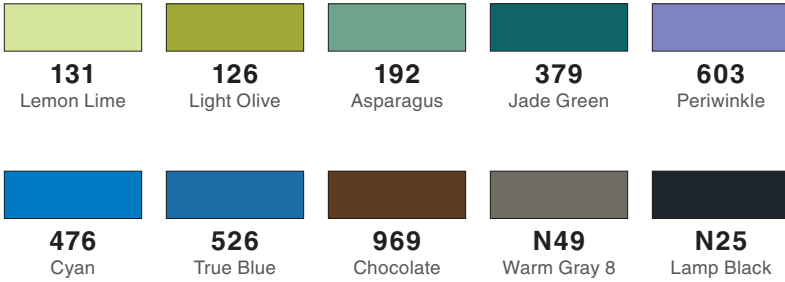

---

**LANDSCAPE, COLOR CHART**

---

**LANDSCAPE, COLOR TRACKER**