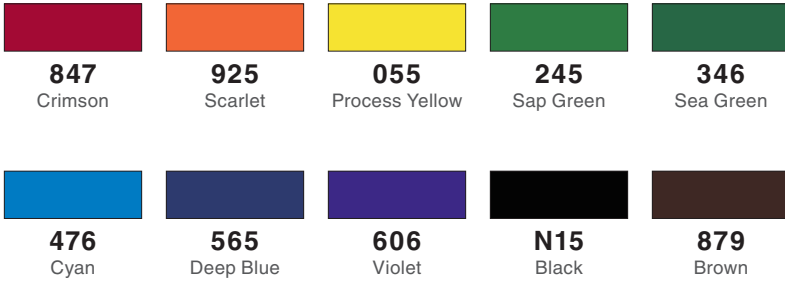

PRIMARY, COLOR CHART

PRIMARY, COLOR TRACKER