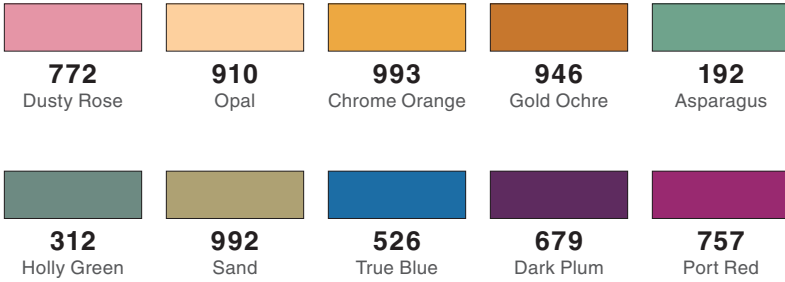

COTTAGE, COLOR CHART

COTTAGE, COLOR TRACKER