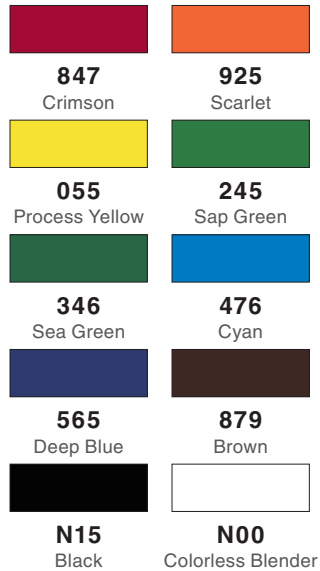

BRIGHT

GALAXY

LANDSCAPE

MUTED

PASTEL

PORTRAIT

PRIMARY

SECONDARY

TROPICAL

GRAYSCALE

CELEBRATION

	
925 Scarlet	743 Hot Pink
	
451 Sky Blue	026 Yellow Gold
	
850 Light Apricot	723 Pink
	
885 Warm Red	245 Sap Green
	
452 Process Blue	055 Process Yellow

RETRO

	
062 Pale Yellow	933 Orange
	
817 Mauve	873 Coral
	
845 Carmine	665 Purple
	
555 Ultramarine	403 Bright Blue
	
373 Sea Blue	126 Light Olive

BOHEMIAN

	
346 Sea Green	249 Hunter Green
	
026 Yellow Gold	606 Violet
	
679 Dark Plum	685 Deep Magenta
	
528 Navy Blue	565 Deep Blue
	
N45 Cool Gray 10	N25 Lamp Black

CITRUS

	
055 Process Yellow	133 Chartreuse
	
173 Willow Green	245 Sap Green
	
725 Rhodamine Red	885 Warm Red
	
925 Scarlet	933 Orange
	
947 Burnt Sienna	977 Saddle Brown

HOLIDAY

	
026 Yellow Gold	837 Wine Red
	
847 Crimson	228 Gray Green
	
177 Dark Jade	249 Hunter Green
	
526 True Blue	947 Burnt Sienna
	
990 Light Sand	N25 Lamp Black