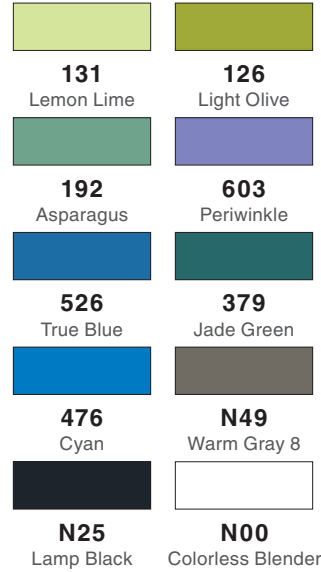

BRIGHT

GALAXY

LANDSCAPE

MUTED

PASTEL

PORTRAIT

PRIMARY

SECONDARY

TROPICAL

GRAYSCALE

CELEBRATION

	
925 Scarlet	743 Hot Pink
	
451 Sky Blue	026 Yellow Gold
	
850 Light Apricot	723 Pink
	
885 Warm Red	245 Sap Green
	
452 Process Blue	055 Process Yellow

RETRO

	
062 Pale Yellow	933 Orange
	
817 Mauve	873 Coral
	
845 Carmine	665 Purple
	
555 Ultramarine	403 Bright Blue
	
373 Sea Blue	126 Light Olive

BOHEMIAN

	
346 Sea Green	249 Hunter Green
	
026 Yellow Gold	606 Violet
	
679 Dark Plum	685 Deep Magenta
	
528 Navy Blue	565 Deep Blue
	
N45 Cool Gray 10	N25 Lamp Black

CITRUS

	
055 Process Yellow	133 Chartreuse
	
173 Willow Green	245 Sap Green
	
725 Rhodamine Red	885 Warm Red
	
925 Scarlet	933 Orange
	
947 Burnt Sienna	977 Saddle Brown

HOLIDAY

	
026 Yellow Gold	837 Wine Red
	
847 Crimson	228 Gray Green
	
177 Dark Jade	249 Hunter Green
	
526 True Blue	947 Burnt Sienna
	
990 Light Sand	N25 Lamp Black