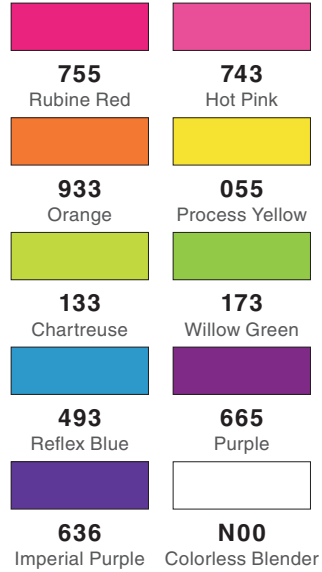

BRIGHT

GALAXY

LANDSCAPE

MUTED

PASTEL

PORTRAIT

PRIMARY

SECONDARY

TROPICAL

GRAYSCALE

CELEBRATION

	
925 Scarlet	743 Hot Pink
	
451 Sky Blue	026 Yellow Gold
	
850 Light Apricot	723 Pink
	
885 Warm Red	245 Sap Green
	
452 Process Blue	055 Process Yellow

RETRO

	
062 Pale Yellow	933 Orange
	
817 Mauve	873 Coral
	
845 Carmine	665 Purple
	
555 Ultramarine	403 Bright Blue
	
373 Sea Blue	126 Light Olive

BOHEMIAN

	
346 Sea Green	249 Hunter Green
	
026 Yellow Gold	606 Violet
	
679 Dark Plum	685 Deep Magenta
	
528 Navy Blue	565 Deep Blue
	
N45 Cool Gray 10	N25 Lamp Black

CITRUS

	
055 Process Yellow	133 Chartreuse
	
173 Willow Green	245 Sap Green
	
725 Rhodamine Red	885 Warm Red
	
925 Scarlet	933 Orange
	
947 Burnt Sienna	977 Saddle Brown

HOLIDAY

	
026 Yellow Gold	837 Wine Red
	
847 Crimson	228 Gray Green
	
177 Dark Jade	249 Hunter Green
	
526 True Blue	947 Burnt Sienna
	
990 Light Sand	N25 Lamp Black