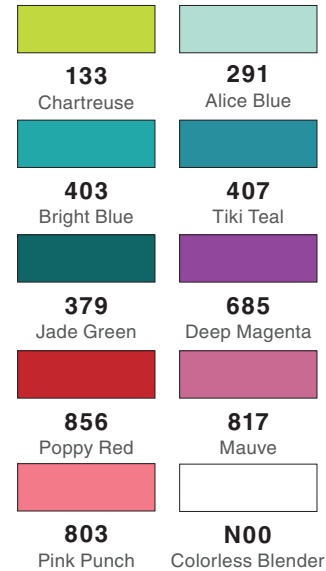

BRIGHT

GALAXY

LANDSCAPE

MUTED

PASTEL

PORTRAIT

PRIMARY

SECONDARY

TROPICAL

GRAYSCALE

CELEBRATION

	
925 Scarlet	743 Hot Pink
	
451 Sky Blue	026 Yellow Gold
	
850 Light Apricot	723 Pink
	
885 Warm Red	245 Sap Green
	
452 Process Blue	055 Process Yellow

RETRO

	
062 Pale Yellow	933 Orange
	
817 Mauve	873 Coral
	
845 Carmine	665 Purple
	
555 Ultramarine	403 Bright Blue
	
373 Sea Blue	126 Light Olive

BOHEMIAN

	
346 Sea Green	249 Hunter Green
	
026 Yellow Gold	606 Violet
	
679 Dark Plum	685 Deep Magenta
	
528 Navy Blue	565 Deep Blue
	
N45 Cool Gray 10	N25 Lamp Black

CITRUS

	
055 Process Yellow	133 Chartreuse
	
173 Willow Green	245 Sap Green
	
725 Rhodamine Red	885 Warm Red
	
925 Scarlet	933 Orange
	
947 Burnt Sienna	977 Saddle Brown

HOLIDAY

	
026 Yellow Gold	837 Wine Red
	
847 Crimson	228 Gray Green
	
177 Dark Jade	249 Hunter Green
	
526 True Blue	947 Burnt Sienna
	
990 Light Sand	N25 Lamp Black