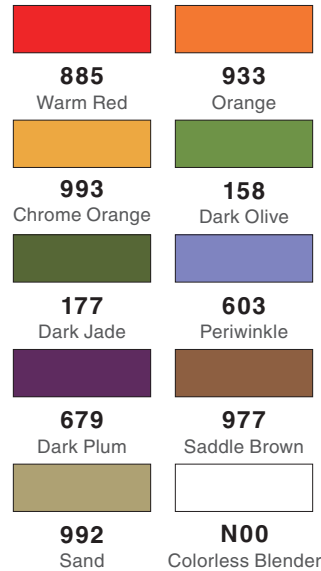

BRIGHT

GALAXY

LANDSCAPE

MUTED

PASTEL

PORTRAIT

PRIMARY

SECONDARY

TROPICAL

GRAYSCALE

CELEBRATION

	
925 Scarlet	743 Hot Pink
	
451 Sky Blue	026 Yellow Gold
	
850 Light Apricot	723 Pink
	
885 Warm Red	245 Sap Green
	
452 Process Blue	055 Process Yellow

RETRO

	
062 Pale Yellow	933 Orange
	
817 Mauve	873 Coral
	
845 Carmine	665 Purple
	
555 Ultramarine	403 Bright Blue
	
373 Sea Blue	126 Light Olive

BOHEMIAN

	
346 Sea Green	249 Hunter Green
	
026 Yellow Gold	606 Violet
	
679 Dark Plum	685 Deep Magenta
	
528 Navy Blue	565 Deep Blue
	
N45 Cool Gray 10	N25 Lamp Black

CITRUS

	
055 Process Yellow	133 Chartreuse
	
173 Willow Green	245 Sap Green
	
725 Rhodamine Red	885 Warm Red
	
925 Scarlet	933 Orange
	
947 Burnt Sienna	977 Saddle Brown

HOLIDAY

	
026 Yellow Gold	837 Wine Red
	
847 Crimson	228 Gray Green
	
177 Dark Jade	249 Hunter Green
	
526 True Blue	947 Burnt Sienna
	
990 Light Sand	N25 Lamp Black